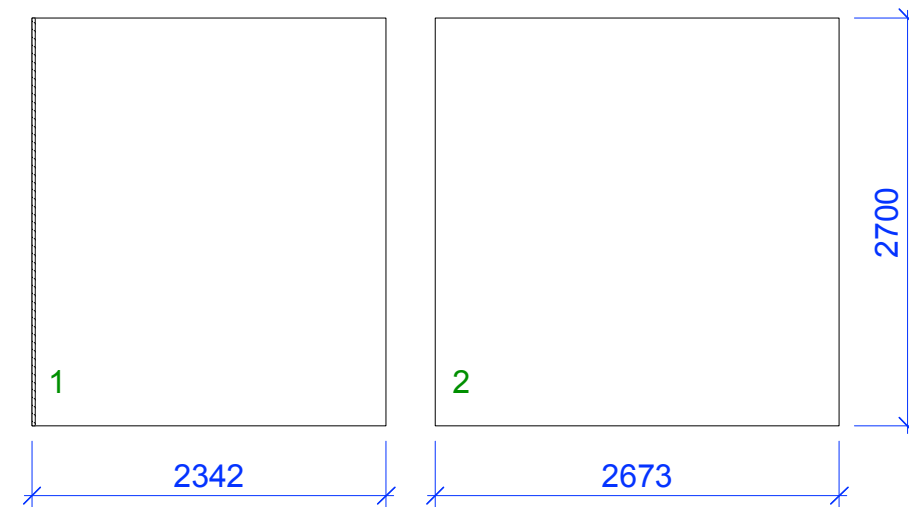

Graphics Dimensions

番号はパネルの適用順序を示します。

RAMBOLL

SHORELINE

GIRAFFE WORKS

LAUTEC

SEASIGHT DAVITS

Areas not visible due to panel overlap

Graphic measurements for poster stands:

Kanda: W: 1270x H: 2600m **send without crop marks and bleed**

Ziton: W: 1270x H: 2600m **send without crop marks and bleed**

Vento: W: 1270x H: 2600m **send without crop marks and bleed**

Liftra: W: 1270x H: 2600m **send without crop marks and bleed**

Danish WPA: W: 1270x H: 2600m **send without crop marks and bleed**

Viking: W: 1270x H: 2600m **send without crop marks and bleed**