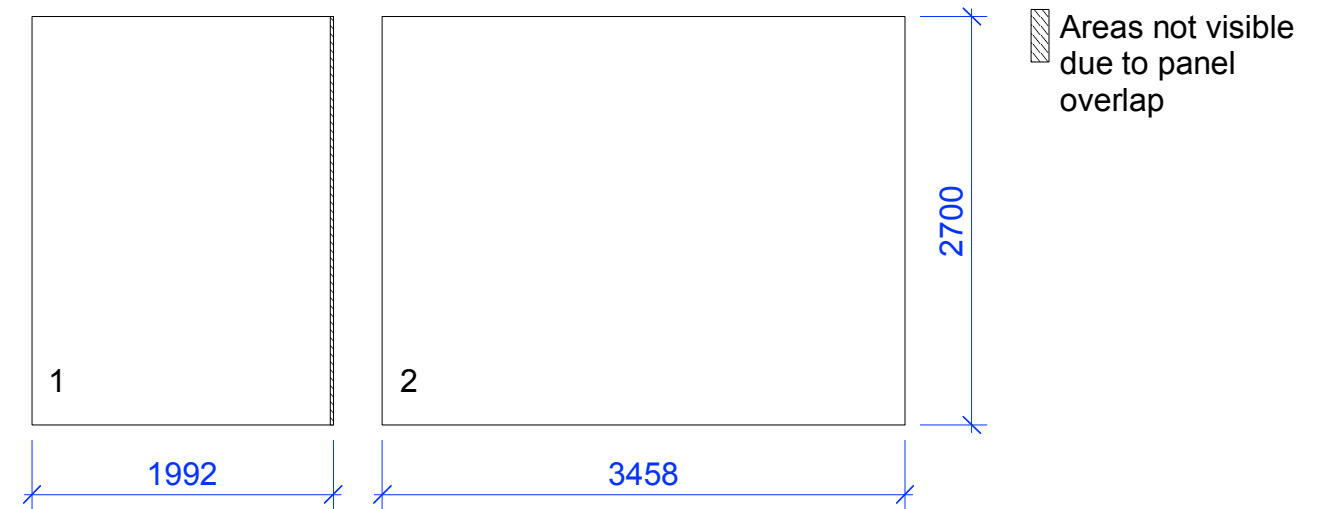

Graphics Dimensions

番号はパネルの適用順序を示します。

RAMBOLL

SHORELINE

GIRAFFE WORKS

LAUTEC

SEASIGHT DAVITS

Areas not visible due to panel overlap

Graphic measurements for poster stands:

Kanda: W: 1270x H: 2600m **send without crop marks and bleed**

Ziton: W: 1270x H: 2600m **send without crop marks and bleed**

Vento: W: 1270x H: 2600m **send without crop marks and bleed**

Liftra: W: 1270x H: 2600m **send without crop marks and bleed**

Danish WPA: W: 1270x H: 2600m **send without crop marks and bleed**

Viking: W: 1270x H: 2600m **send without crop marks and bleed**