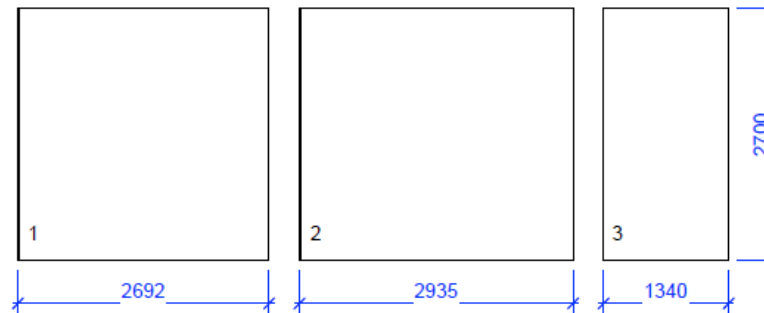

Graphics Dimensions

番号はパネルの適用順序を示します。

RAMBOLL

SHORELINE

GIRAFFE WORKS

LAUTEC

SEASIGHT DAVITS

Areas not visible due to panel overlap

Graphic measurements for poster stands:

Kanda: W: 1270x H: 2600m **send without crop marks and bleed**

Ziton: W: 1270x H: 2600m **send without crop marks and bleed**

Vento: W: 1270x H: 2600m **send without crop marks and bleed**

Liftra: W: 1270x H: 2600m **send without crop marks and bleed**

Danish WPA: W: 1270x H: 2600m **send without crop marks and bleed**

Viking: W: 1270x H: 2600m **send without crop marks and bleed**