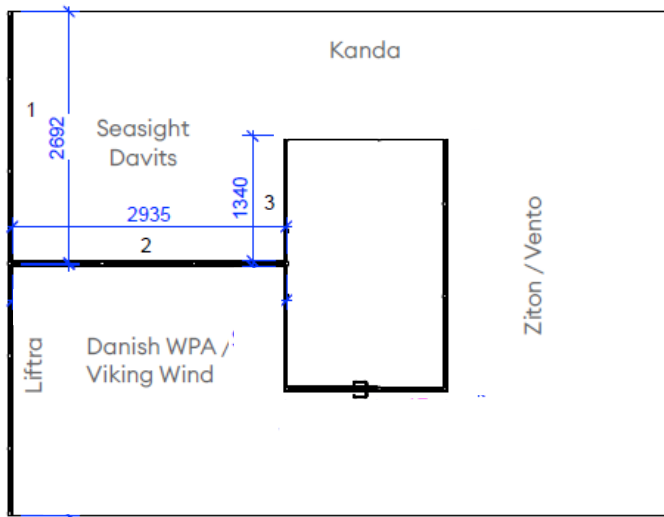

Graphics Dimensions

番号はパネルの適用順序を示します。

RAMBOLL

SHORELINE

GIRAFFE WORKS

LAUTEC

SEASIGHT DAVITS

Areas not visible due to panel overlap

Graphic measurements for poster stands:

Kanda: W: 1270x H: 2600m **send without crop marks and bleed**

Ziton: W: 1270x H: 2600m **send without crop marks and bleed**

Vento: W: 1270x H: 2600m **send without crop marks and bleed**

Liftra: W: 1270x H: 2600m **send without crop marks and bleed**

Danish WPA: W: 1270x H: 2600m **send without crop marks and bleed**

Viking: W: 1270x H: 2600m **send without crop marks and bleed**