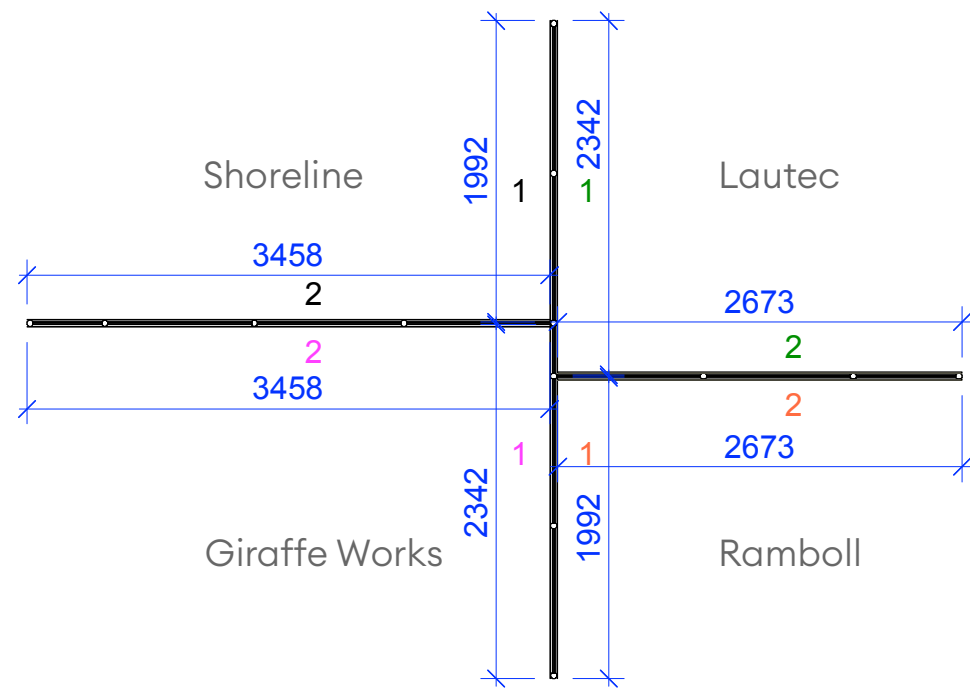

Graphics Dimensions

番号はパネルの適用順序を示します。

RAMBOLL

SHORELINE

GIRAFFE WORKS

LAUTEC

SEASIGHT DAVITS

Areas not visible due to panel overlap

Graphic measurements for poster stands:

Kanda: W: 1270x H: 2600m **send without crop marks and bleed**

Ziton: W: 1270x H: 2600m **send without crop marks and bleed**

Vento: W: 1270x H: 2600m **send without crop marks and bleed**

Liftra: W: 1270x H: 2600m **send without crop marks and bleed**

Danish WPA: W: 1270x H: 2600m **send without crop marks and bleed**

Viking: W: 1270x H: 2600m **send without crop marks and bleed**