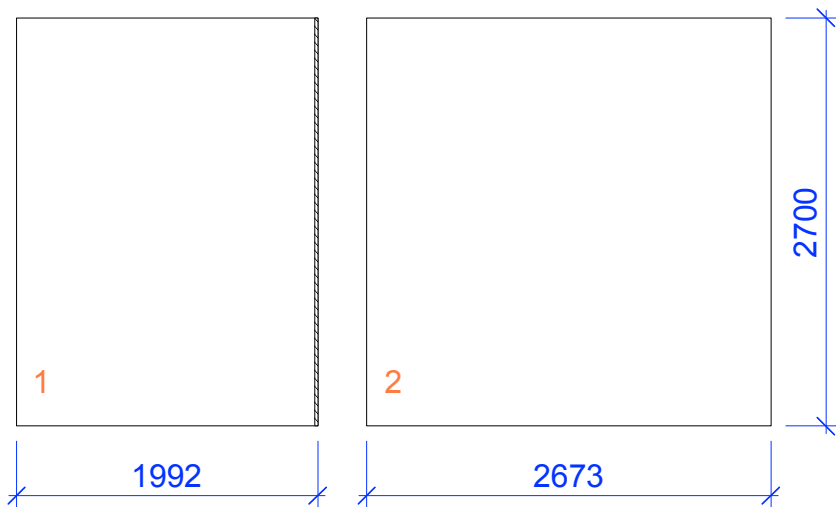

Graphics Dimensions

番号はパネルの適用順序を示します。

RAMBOLL

SHORELINE

GIRAFFE WORKS

LAUTEC

SEASIGHT DAVITS

Areas not visible due to panel overlap

Graphic measurements for poster stands:

Kanda: W: 1270x H: 2600m **send without crop marks and bleed**

Ziton: W: 1270x H: 2600m **send without crop marks and bleed**

Vento: W: 1270x H: 2600m **send without crop marks and bleed**

Liftra: W: 1270x H: 2600m **send without crop marks and bleed**

Danish WPA: W: 1270x H: 2600m **send without crop marks and bleed**

Viking: W: 1270x H: 2600m **send without crop marks and bleed**