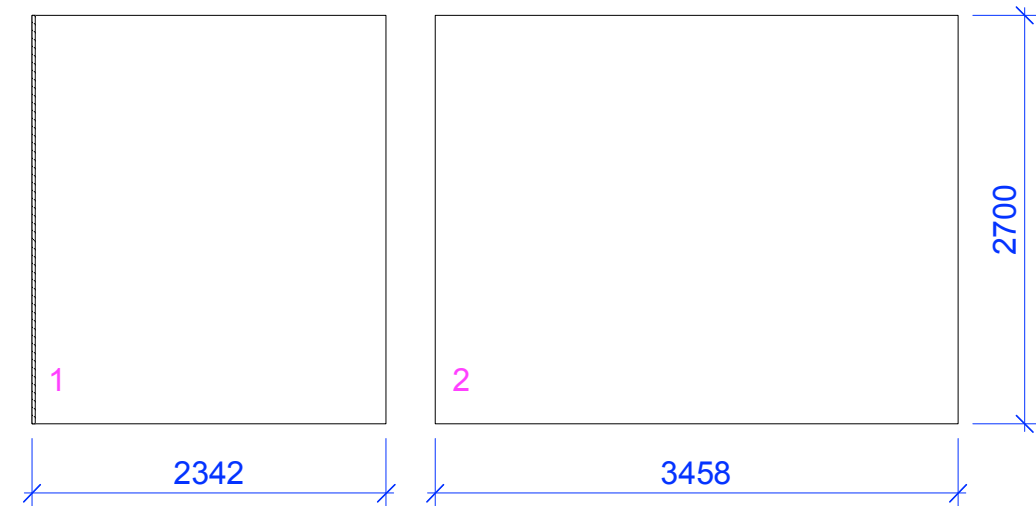

Graphics Dimensions

番号はパネルの適用順序を示します。

RAMBOLL

SHORELINE

GIRAFFE WORKS

LAUTEC

SEASIGHT DAVITS

Areas not visible due to panel overlap

Graphic measurements for poster stands:

Kanda: W: 1270x H: 2600m **send without crop marks and bleed**

Ziton: W: 1270x H: 2600m **send without crop marks and bleed**

Vento: W: 1270x H: 2600m **send without crop marks and bleed**

Liftra: W: 1270x H: 2600m **send without crop marks and bleed**

Danish WPA: W: 1270x H: 2600m **send without crop marks and bleed**

Viking: W: 1270x H: 2600m **send without crop marks and bleed**