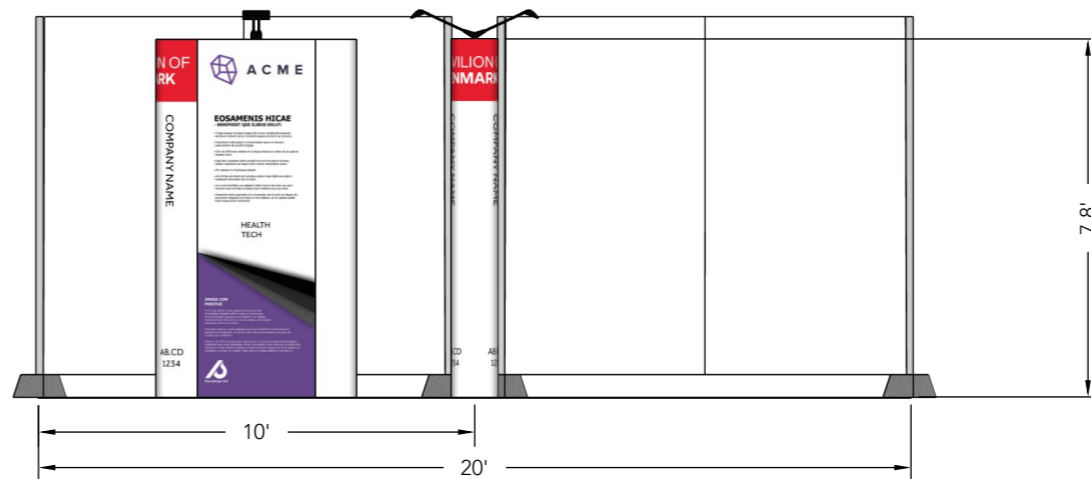

3D View 3

Floor Plan

Elevations

Front

Side

Info

Client: Danish Export - Health Tech
Exhibition: MD&M West 2025

Project no.: DHT-MDM-25-02
Designed By: SMM / THJ
Hall: -
Booth: 2879-2885 & 2982-2986

Creation Date: 11.11.2024
Revision Date: 19.11.2024
Revision no.: 02

Comments:

The drawing is indicative and without responsibility. The drawing is NOT to scale. The stand-builder will have the final call in all decisions regarding stability and security. Some products are only shown to indicate locations, but not the actual product as this product may be changed.
All design is subject to copyright by Compass Fairs A/S and Standesign A/S