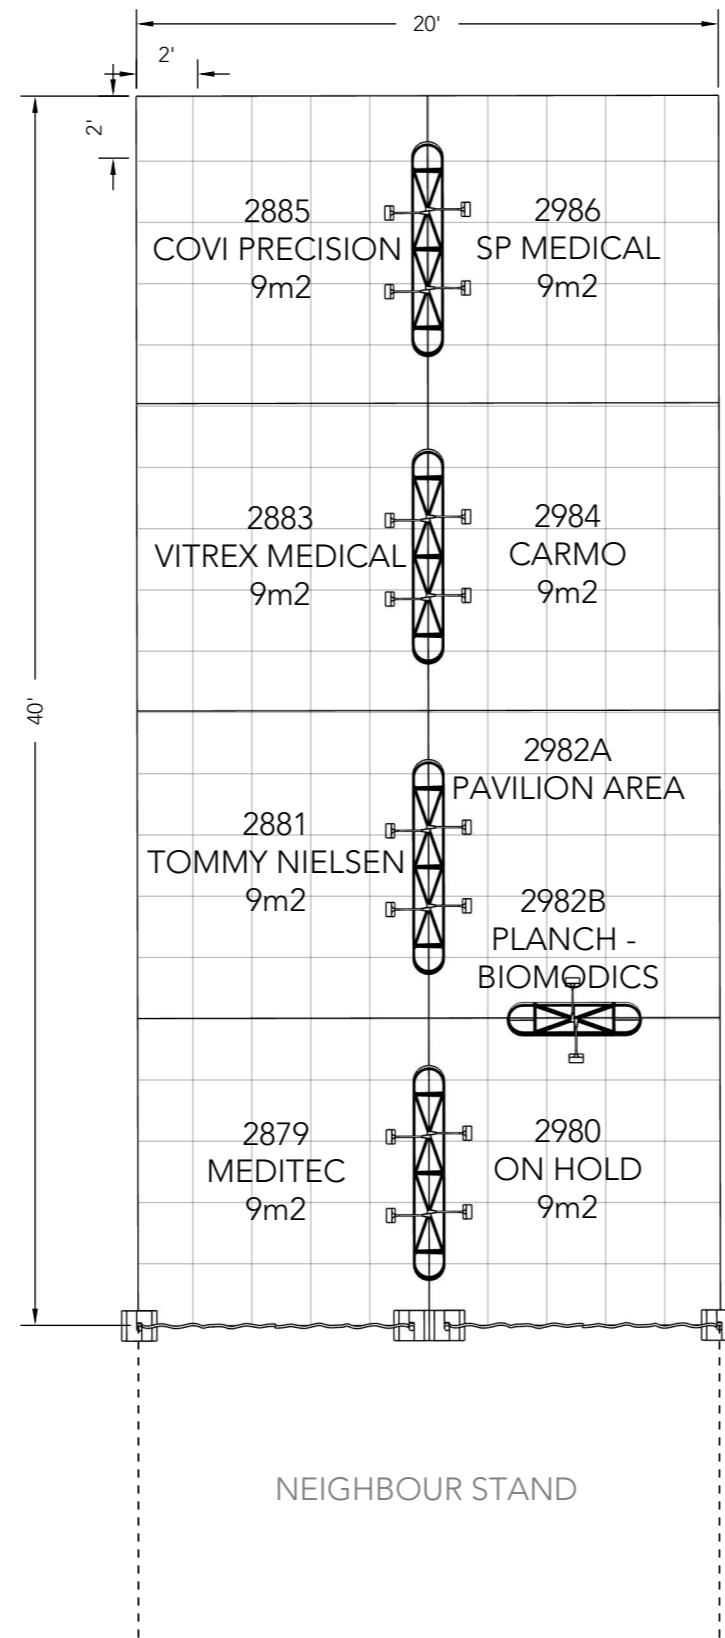

MD&M West 2025

Danish Export - Health Tech

**DANISH
EXPORT
HEALTH TECH**

Table of Contents

Cover	1
Table of Contents	2
3D View 1	3
3D View 2	4
3D View 3	5
Floor Plan	6
Elevations	7
Info	8

3D View 1

3D View 2

3D View 3

Floor Plan

Elevations

Front

Side

Info

Client: Danish Export - Health Tech
Exhibition: MD&M West 2025

Project no.: DHT-MDM-25-02
Designed By: SMM / THJ
Hall: -
Booth: 2879-2885 & 2982-2986

Creation Date: 11.11.2024
Revision Date: 19.11.2024
Revision no.: 02

Comments:

The drawing is indicative and without responsibility. The drawing is NOT to scale. The stand-builder will have the final call in all decisions regarding stability and security. Some products are only shown to indicate locations, but not the actual product as this product may be changed.
All design is subject to copyright by Compass Fairs A/S and Standesign A/S