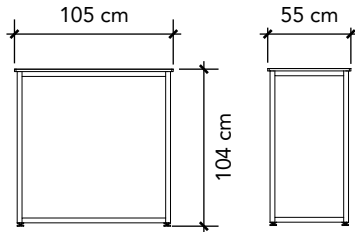

Graphics Dimensions:

Front: W 1030 mm x H 704 mm

Print INFO:

- Print ready PDF file
(or logo in vector format (EPS or AI))
- Add 10 mm bleed
- All text must be outlined
- All images must be 100 dpi
- All colors will be printed in CMYK

Graphics Dimensions:

Front: W 1030 mm x H 917 mm

Print INFO:

- Print ready PDF file
(or logo in vector format (EPS or AI))
- Add 10 mm bleed
- All text must be outlined
- All images must be 100 dpi
- All colors will be printed in CMYK

Graphics Dimensions:

Front:

Panel size: W 964 mm x H 950 mm
(Visible area: W 950 mm x H 936 mm)

Print INFO:

- Print ready PDF file
(or logo in vector format (EPS or AI))
- Add 10 mm bleed
- All text must be outlined
- All images must be 100 dpi
- All colors will be printed in CMYK

Insurance included.

Image above is an example of a 43" monitor.

Size info (with bezel*):

- 32" = W 708 x H 398 mm (768 x 458 mm)
- 43" = W 952 x H 535 mm (992 x 575 mm)
- 55" = W 1218 x H 685 mm (1258 x 725 mm)
- 65" = W 1440 x H 810 mm (1480 x 850 mm)
- 75" = W 1661 x H 935 mm (1701 x 975 mm)