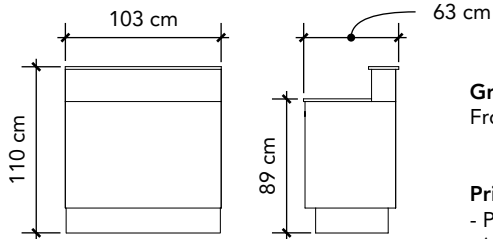

Graphics Dimensions:

Front: W 1030 mm x H 704 mm

Print INFO:

- Print ready PDF file
(or logo in vector format (EPS or AI))
- Add 10 mm bleed
- All text must be outlined
- All images must be 100 dpi
- All colors will be printed in CMYK

Order Form Title:

- Counter - Standard, white

Colour:

COUNTER - BAR TOP

Info disk med serveringstop

Description

Spray painted for smooth finish.
Front can be fitted with printed surface.
2 lockable cabinets at 60 cm and 40 cm width.
1 shelf in each cabinet.

Graphics Dimensions:

Front: W 1030 mm x H 917 mm

Print INFO:

- Print ready PDF file
(or logo in vector format (EPS or AI))
- Add 10 mm bleed
- All text must be outlined
- All images must be 100 dpi
- All colors will be printed in CMYK

Graphics Dimensions:

Front:

Panel size: W 964 mm x H 950 mm
(Visible area: W 950 mm x H 936 mm)

Print INFO:

- Print ready PDF file
(or logo in vector format (EPS or AI))
- Add 10 mm bleed
- All text must be outlined
- All images must be 100 dpi
- All colors will be printed in CMYK