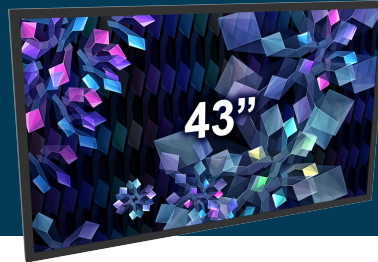

Insurance included.

Image above is an example of a 43" monitor.

Size info (with bezel*):

- 32" = W 708 x H 398 mm (768 x 458 mm)
- 43" = W 952 x H 535 mm (992 x 575 mm)
- 55" = W 1218 x H 685 mm (1258 x 725 mm)
- 65" = W 1440 x H 810 mm (1480 x 850 mm)
- 75" = W 1661 x H 935 mm (1701 x 975 mm)