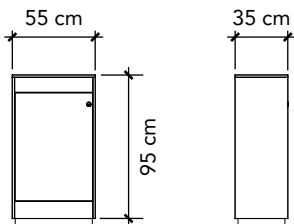

PODIUM - CABINET

Podie - Skab

Description

Podium with cabinet in a painted matte finish.
Used for product display (or monitor).
Lockable cabinet.
1 shelf in cabinet.

Order Form Title:

- Podium - Cabinet, white
- Podium - Cabinet, black

Colour:

- White
- Black