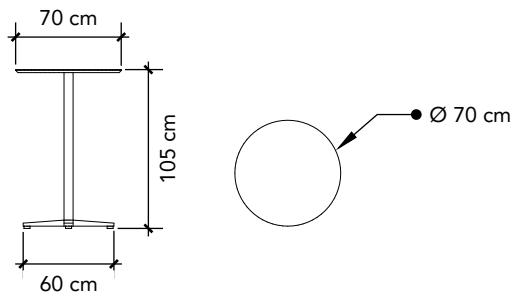

Description

Table in suitable height for standard chairs.
Table top is laminated.
Stem and base are powder coated.

Order Form Title:

- Table - Standard, white
- Table - Standard, black

Colour:

-  White
-  Black

TABLE - BAR

Bord - Barbord

Description

Table in suitable height for bar chairs or standing.
Table top is laminated.
Stem and base are powder coated.

Order Form Title:

- Table - Bar, white
- Table - Bar, black

Graphics Dimensions:

Front:

Panel size: W 964 mm x H 950 mm
(Visible area: W 950 mm x H 936 mm)

Print INFO:

- Print ready PDF file
(or logo in vector format (EPS or AI))
- Add 10 mm bleed
- All text must be outlined
- All images must be 100 dpi
- All colors will be printed in CMYK

Insurance included.

Image above is an example of a 43" monitor.

Size info (with bezel*):

- 32" = W 708 x H 398 mm (768 x 458 mm)
- 43" = W 952 x H 535 mm (992 x 575 mm)
- 55" = W 1218 x H 685 mm (1258 x 725 mm)
- 65" = W 1440 x H 810 mm (1480 x 850 mm)
- 75" = W 1661 x H 935 mm (1701 x 975 mm)