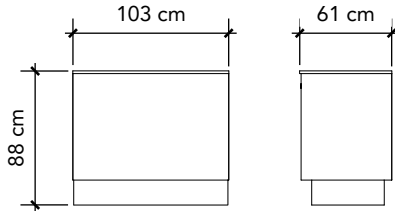

Colour:

CHAIR - BAR

Stol - Barstol

Description

Bar chair with seat height suitable for bar table.
The seat is laminated wood.
Frame is in brushed steel.
The chair is stackable.

Order Form Title:
- Chair - Bar, white

Graphics Dimensions:

Front: W 1030 mm x H 704 mm

Print INFO:

- Print ready PDF file
(or logo in vector format (EPS or AI))
- Add 10 mm bleed
- All text must be outlined
- All images must be 100 dpi
- All colors will be printed in CMYK

Graphics Dimensions:

Front:

Panel size: W 964 mm x H 950 mm
(Visible area: W 950 mm x H 936 mm)

Print INFO:

- Print ready PDF file
(or logo in vector format (EPS or AI))
- Add 10 mm bleed
- All text must be outlined
- All images must be 100 dpi
- All colors will be printed in CMYK

Insurance included.

Image above is an example of a 43" monitor.

Size info (with bezel*):

- 32" = W 708 x H 398 mm (768 x 458 mm)
- 43" = W 952 x H 535 mm (992 x 575 mm)
- 55" = W 1218 x H 685 mm (1258 x 725 mm)
- 65" = W 1440 x H 810 mm (1480 x 850 mm)
- 75" = W 1661 x H 935 mm (1701 x 975 mm)