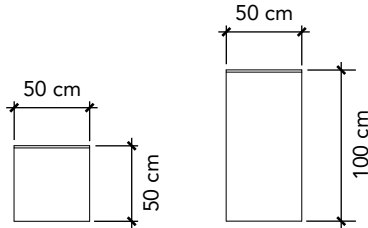

Graphics Dimensions:

Front: W 1030 mm x H 917 mm

Print INFO:

- Print ready PDF file
(or logo in vector format (EPS or AI))
- Add 10 mm bleed
- All text must be outlined
- All images must be 100 dpi
- All colors will be printed in CMYK

Graphics Dimensions:

Front:

Panel size: W 964 mm x H 950 mm
(Visible area: W 950 mm x H 936 mm)

Print INFO:

- Print ready PDF file
(or logo in vector format (EPS or AI))
- Add 10 mm bleed
- All text must be outlined
- All images must be 100 dpi
- All colors will be printed in CMYK

Graphics Dimensions:

Low: W 2000 mm x H 500 mm

High: W 2000 mm x H 1000 mm

Print INFO:

- Print ready PDF file
(or logo in vector format (EPS or AI))
- Add 10 mm bleed
- All text must be outlined
- All images must be 100 dpi
- All colors will be printed in CMYK

Insurance included.

Image above is an example of a 43" monitor.

Size info (with bezel*):

- 32" = W 708 x H 398 mm (768 x 458 mm)
- 43" = W 952 x H 535 mm (992 x 575 mm)
- 55" = W 1218 x H 685 mm (1258 x 725 mm)
- 65" = W 1440 x H 810 mm (1480 x 850 mm)
- 75" = W 1661 x H 935 mm (1701 x 975 mm)