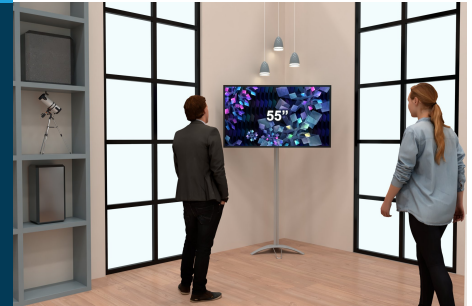

MONITOR FLOOR STAND

Fod til skærm

Description

Monitor floor stand for monitors up to 55".
The base is galvanized cast iron.
The stem is aluminum matte finish.

Monitor NOT included.

Maximum height for top of monitor = 2 m

Order Form Title:

- Monitor floor stand

Colour of stem + base:

Metallic Gray