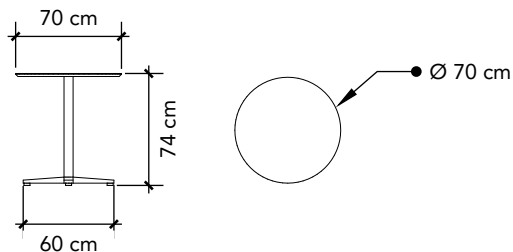

Description

Table in suitable height for standard chairs.
Table top is laminated.
Stem and base are powder coated.

Order Form Title:

- Table - Standard, white
- Table - Standard, black

Colour:

-  White
-  Black

Colour:

CHAIR - BAR

Stol - Barstol

Description

Bar chair with seat height suitable for bar table.
The seat is laminated wood.
Frame is in brushed steel.
The chair is stackable.

Order Form Title:
- Chair - Bar, white

Graphics Dimensions:

Front:

Panel size: W 964 mm x H 950 mm
(Visible area: W 950 mm x H 936 mm)

Print INFO:

- Print ready PDF file
(or logo in vector format (EPS or AI))
- Add 10 mm bleed
- All text must be outlined
- All images must be 100 dpi
- All colors will be printed in CMYK

Insurance included.

Image above is an example of a 43" monitor.

Size info (with bezel*):

- 32" = W 708 x H 398 mm (768 x 458 mm)
- 43" = W 952 x H 535 mm (992 x 575 mm)
- 55" = W 1218 x H 685 mm (1258 x 725 mm)
- 65" = W 1440 x H 810 mm (1480 x 850 mm)
- 75" = W 1661 x H 935 mm (1701 x 975 mm)