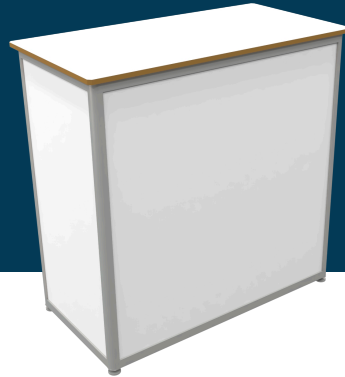

TABLE - BAR

Bord - Barbord

Description

Table in suitable height for bar chairs or standing.
Table top is laminated.
Stem and base are powder coated.

Order Form Title:

- Table - Bar, white
- Table - Bar, black

Colour:

CHAIR - BAR

Stol - Barstol

Description

Bar chair with seat height suitable for bar table.
The seat is laminated wood.
Frame is in brushed steel.
The chair is stackable.

Order Form Title:
- Chair - Bar, white

Order Form Title:

- Counter - Bar top, white

Colour:

COUNTER - OCTANORM

Info disk - Octanorm

Description

Info counter made in our standard framing system.
Front can be fitted with printed surface.
Internal storage on a shelf.
Sliding doors on back side.
These doors are NOT lockable.

Graphics Dimensions:

Front:

Panel size: W 964 mm x H 950 mm
(Visible area: W 950 mm x H 936 mm)

Print INFO:

- Print ready PDF file
(or logo in vector format (EPS or AI))
- Add 10 mm bleed
- All text must be outlined
- All images must be 100 dpi
- All colors will be printed in CMYK