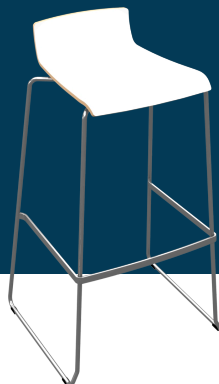

TABLE - BAR

Bord - Barbord

Description

Table in suitable height for bar chairs or standing.
Table top is laminated.
Stem and base are powder coated.

Order Form Title:

- Table - Bar, white
- Table - Bar, black

Colour:

-  White
-  Black

CHAIR - STANDARD

Stol - Standard

Description

Chair with seat height suitable for standard table.
The seat is laminated wood.
Frame is in brushed steel.
The chair is stackable.

Order Form Title:
- Chair - Standard, white

Colour:

CHAIR - BAR

Stol - Barstol

Description

Bar chair with seat height suitable for bar table.
The seat is laminated wood.
Frame is in brushed steel.
The chair is stackable.

Order Form Title:
- Chair - Bar, white

Colour:

BROCHURE STAND - SWING-UP

Brochureholder - Swing-Up

Description

Brochure stand in black powder-coated steel.
There are 5 shelves with room for A4 brochures.

Order Form Title:
- Brochure stand - Swing-Up, black