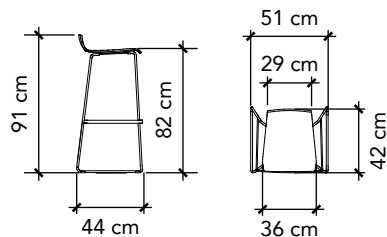

Colour:

-  White
-  Black

CHAIR - STANDARD

Stol - Standard

Description

Chair with seat height suitable for standard table.
The seat is laminated wood.
Frame is in brushed steel.
The chair is stackable.

Order Form Title:
- Chair - Standard, white

Colour:

CHAIR - BAR

Stol - Barstol

Description

Bar chair with seat height suitable for bar table.
The seat is laminated wood.
Frame is in brushed steel.
The chair is stackable.

Order Form Title:
- Chair - Bar, white

Graphics Dimensions:

Front:

Panel size: W 964 mm x H 950 mm
(Visible area: W 950 mm x H 936 mm)

Print INFO:

- Print ready PDF file
(or logo in vector format (EPS or AI))
- Add 10 mm bleed
- All text must be outlined
- All images must be 100 dpi
- All colors will be printed in CMYK

Insurance included.

Image above is an example of a 43" monitor.

Size info (with bezel*):

- 32" = W 708 x H 398 mm (768 x 458 mm)
- 43" = W 952 x H 535 mm (992 x 575 mm)
- 55" = W 1218 x H 685 mm (1258 x 725 mm)
- 65" = W 1440 x H 810 mm (1480 x 850 mm)
- 75" = W 1661 x H 935 mm (1701 x 975 mm)