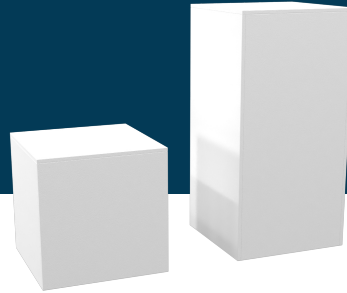

Order Form Title:

- Counter - Octanorm system, white

Colour:

PODIUMS - STANDARD

Podie - Standard

Description

Podium in a painted matte finish.
Used for product display.
All sides can be fitted with printed surface.
Available in two different heights.

Order Form Title:

- Podium - Standard, low, white
- Podium - Standard, high, white

Colour:

White

PODIUM - CABINET

Podie - Skab

Description

Podium with cabinet in a painted matte finish.
Used for product display (or monitor).
Lockable cabinet.
1 shelf in cabinet.