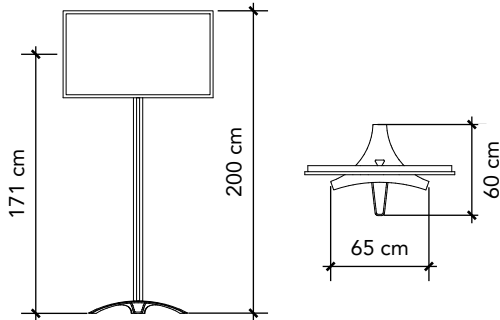

Colour:

CHAIR - BAR

Stol - Barstol

Description

Bar chair with seat height suitable for bar table.
The seat is laminated wood.
Frame is in brushed steel.
The chair is stackable.

Order Form Title:
- Chair - Bar, white

Graphics Dimensions:

Front:

Panel size: W 964 mm x H 950 mm
(Visible area: W 950 mm x H 936 mm)

Print INFO:

- Print ready PDF file
(or logo in vector format (EPS or AI))
- Add 10 mm bleed
- All text must be outlined
- All images must be 100 dpi
- All colors will be printed in CMYK

Insurance included.

Image above is an example of a 43" monitor.

Size info (with bezel*):

- 32" = W 708 x H 398 mm (768 x 458 mm)
- 43" = W 952 x H 535 mm (992 x 575 mm)
- 55" = W 1218 x H 685 mm (1258 x 725 mm)
- 65" = W 1440 x H 810 mm (1480 x 850 mm)
- 75" = W 1661 x H 935 mm (1701 x 975 mm)

Fod til skærm

Description

Monitor floor stand for monitors up to 55".
The base is galvanized cast iron.
The stem is aluminum matte finish.

Monitor NOT included.

Maximum height for top of monitor = 2 m

Order Form Title: