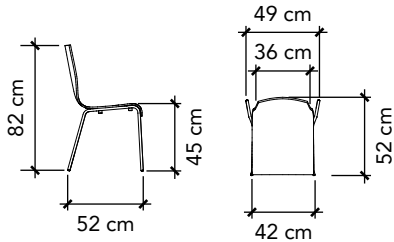

Colour:

-  White
-  Black

CHAIR - STANDARD

Stol - Standard

Description

Chair with seat height suitable for standard table.
The seat is laminated wood.
Frame is in brushed steel.
The chair is stackable.

Order Form Title:
- Chair - Standard, white

Colour:

CHAIR - BAR

Stol - Barstol

Description

Bar chair with seat height suitable for bar table.
The seat is laminated wood.
Frame is in brushed steel.
The chair is stackable.

Order Form Title:
- Chair - Bar, white

Graphics Dimensions:

Front:

Panel size: W 964 mm x H 950 mm
(Visible area: W 950 mm x H 936 mm)

Print INFO:

- Print ready PDF file
(or logo in vector format (EPS or AI))
- Add 10 mm bleed
- All text must be outlined
- All images must be 100 dpi
- All colors will be printed in CMYK

Insurance included.

Image above is an example of a 43" monitor.

Size info (with bezel*):

- 32" = W 708 x H 398 mm (768 x 458 mm)
- 43" = W 952 x H 535 mm (992 x 575 mm)
- 55" = W 1218 x H 685 mm (1258 x 725 mm)
- 65" = W 1440 x H 810 mm (1480 x 850 mm)
- 75" = W 1661 x H 935 mm (1701 x 975 mm)