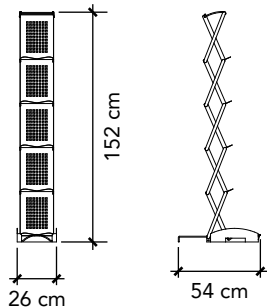

BROCHURE STAND - SWING-UP

Brochureholder - Swing-Up

Description

Brochure stand in black powder-coated steel.
There are 5 shelves with room for A4 brochures.

Order Form Title:
- Brochure stand - Swing-Up, black

Colour options:

Black