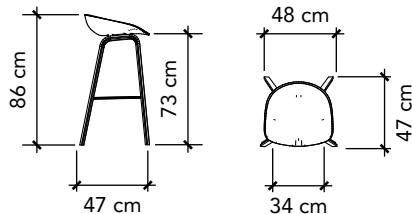

## Description

Chair with seat height suitable for standard table.  
The seat is moulded PP.  
Frame is in oak wood.

**Order Form Title:**  
- HAY Chair - Standard, white

**Colour:**

## Description

Bar chair with seat height suitable for bar table.  
The seat is moulded PP.  
Frame is in oak wood.

## Graphics Dimensions:

Front: W 1030 mm x H 704 mm

## Graphics Dimensions:

Front:

Panel size: W 964 mm x H 950 mm  
(Visible area: W 950 mm x H 936 mm)