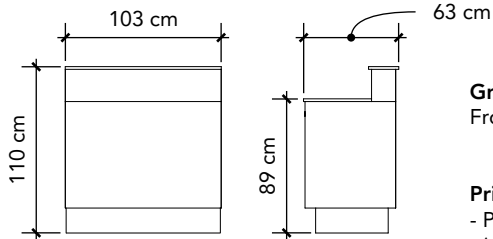

COUNTER - BAR TOP

Info disk med serveringstop

Description

Spray painted for smooth finish.
Front can be fitted with printed surface.
2 lockable cabinets at 60 cm and 40 cm width.
1 shelf in each cabinet.

Graphics Dimensions:

Front: W 1030 mm x H 917 mm

Print INFO:

- Print ready PDF file
  (or logo in vector format (EPS or AI))
- Add 10 mm bleed
- All text must be outlined
- All images must be 100 dpi
- All colors will be printed in CMYK

Order Form Title:

- Counter - Bar top, white

Colour: