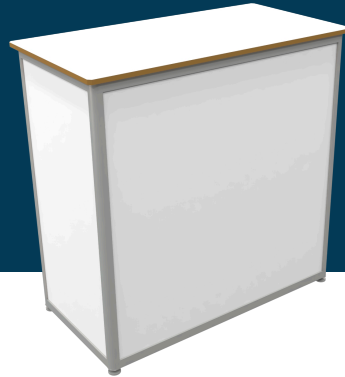

## Colour:

## Graphics Dimensions:

Front:

Panel size: W 964 mm x H 950 mm  
(Visible area: W 950 mm x H 936 mm)