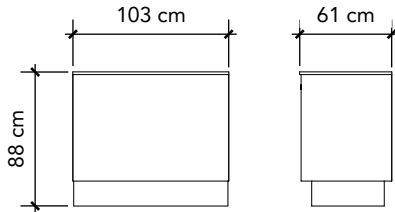

## Description

Brochure stand in black powder-coated steel.  
There are 5 shelves with room for A4 brochures.

**Order Form Title:**  
- Brochure stand - Swing-Up, black

**Colour options:**

Black

## Graphics Dimensions:

Front: W 1030 mm x H 704 mm

## Graphics Dimensions:

Front: W 1030 mm x H 917 mm

## Graphics Dimensions:

Front:

Panel size: W 964 mm x H 950 mm  
(Visible area: W 950 mm x H 936 mm)