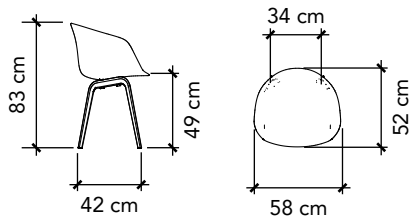

CHAIR - AAC 22 HAY

Stol - AAC 22 HAY

Description

Chair with seat height suitable for standard table.
The seat is moulded PP.
Frame is in oak wood.

Order Form Title:
- HAY Chair - Standard, white

Colour: