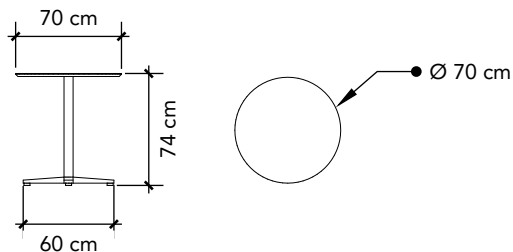

TABLE - STANDARD

Bord - Standard

Description

Table in suitable height for standard chairs.
Table top is laminated.
Stem and base are powder coated.

Order Form Title:
- Table - Standard, white

Colour: