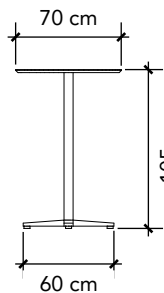

TABLE - BAR

Bord - Barbord

Description

Table in suitable height for bar chairs or standing.
Table top is laminated.
Stem and base are powder coated.

Order Form Title:
- Table - Bar, white

Colour: