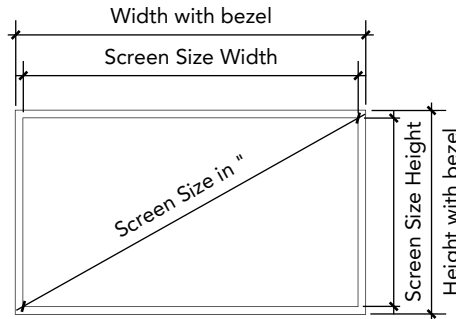

Order Form Title:

- Monitor - LED - 32"
- Monitor - LED - 43"
- Monitor - LED - 55"
- Monitor - LED - 65"
- Monitor - LED - 75"