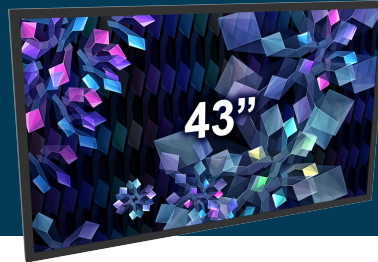

Image above is an example of a 43" monitor.

Size info (with bezel\*):

- 32" = W 708 x H 398 mm (768 x 458 mm)
- 43" = W 952 x H 535 mm (992 x 575 mm)
- 55" = W 1218 x H 685 mm (1258 x 725 mm)
- 65" = W 1440 x H 810 mm (1480 x 850 mm)
- 75" = W 1661 x H 935 mm (1701 x 975 mm)