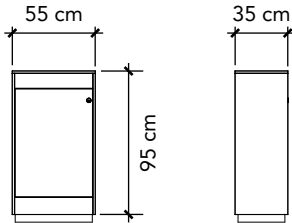

PODIUM - CABINET

Podie - Skab

Description

Podium with cabinet in a painted matte finish.
Used for product display (or monitor).
Lockable cabinet.
1 shelf in cabinet.

Order Form Title:

- Podium - Cabinet, white
- Podium - Cabinet, black

Colour:

- White
- Black