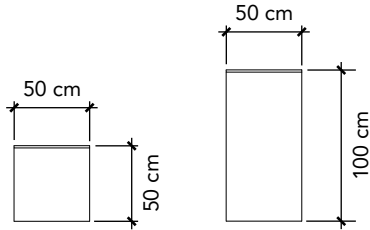

PODIUMS - STANDARD

Podie - Standard

Description

Podium in a painted matte finish.
Used for product display.
All sides can be fitted with printed surface.
Available in two different heights.

Graphics Dimensions:

Low: W 2000 mm x H 500 mm

High: W 2000 mm x H 1000 mm

Print INFO:

- Print ready PDF file
  (or logo in vector format (EPS or AI))
- Add 10 mm bleed
- All text must be outlined
- All images must be 100 dpi
- All colors will be printed in CMYK