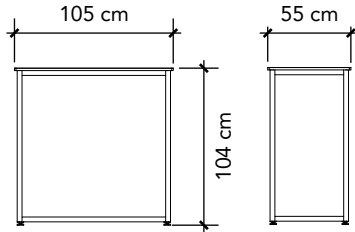

## Graphics Dimensions:

Front: W 1030 mm x H 704 mm

## Graphics Dimensions:

Front: W 1030 mm x H 917 mm

## Graphics Dimensions:

Front:

Panel size: W 964 mm x H 950 mm  
(Visible area: W 950 mm x H 936 mm)