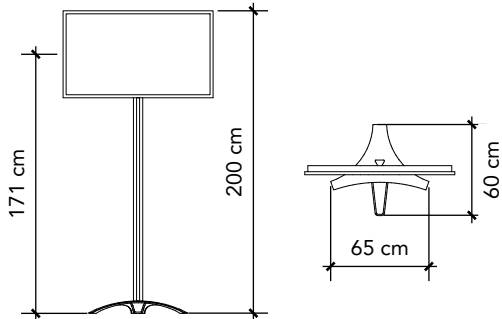

MONITOR FLOOR STAND

Fod til skærm

Description

Monitor floor stand for monitors up to 55".
The base is galvanized cast iron.
The stem is aluminum matte finish.

Monitor NOT included.

Maximum height for top of monitor = 2 m

Order Form Title:

- Monitor floor stand

Colour of stem + base:

Metallic Gray